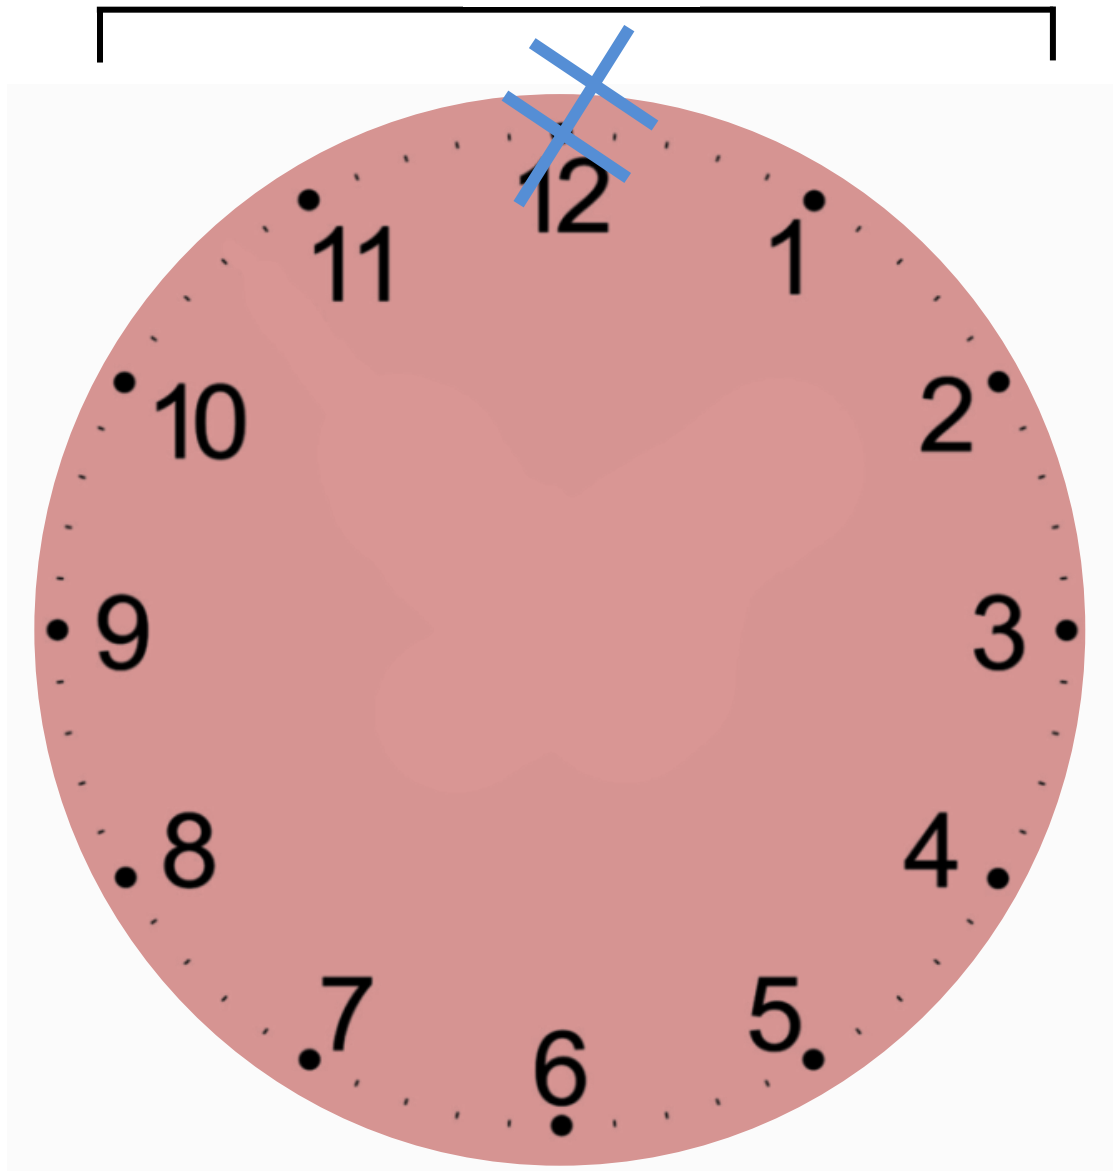

Symbols:

Standard tank inclusions: 25mm Outlet and Ball Valve, 90mm Overflow, 400mm Inlet Strainer.

Please use the symbols above to label the below diagram.
Please also include sizes of fittings and heights if applicable.

BACK OF TANK

Customer Name: