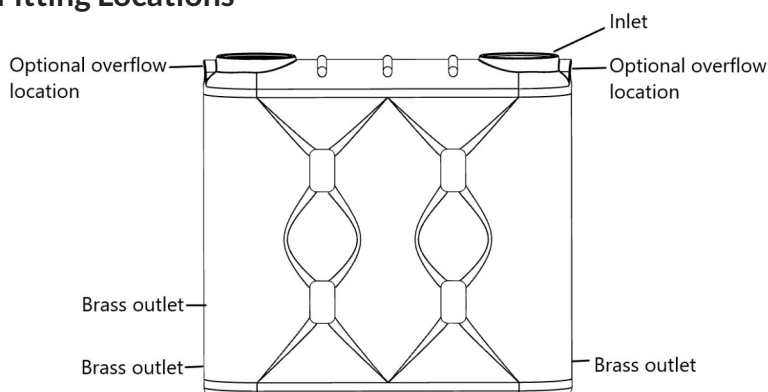

Fitting Locations

Helpful References:

- Colour options - page 18
- Installation instructions - page 19
- Freight details - page 19