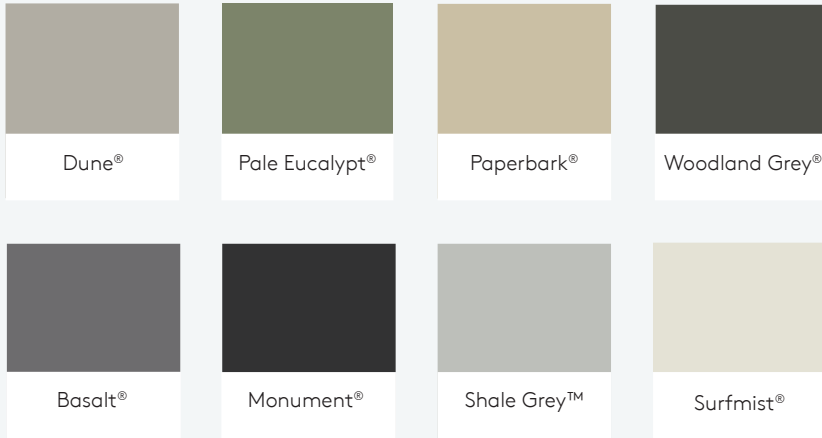

# Colour Range

### Base Colorbond® Range

### Painted Colorbond® Range

The COLORBOND® steel colour swatches shown have been reproduced to represent actual product colours as accurately as possible. However varying light conditions and limitations of the printing process may affect colour tones.